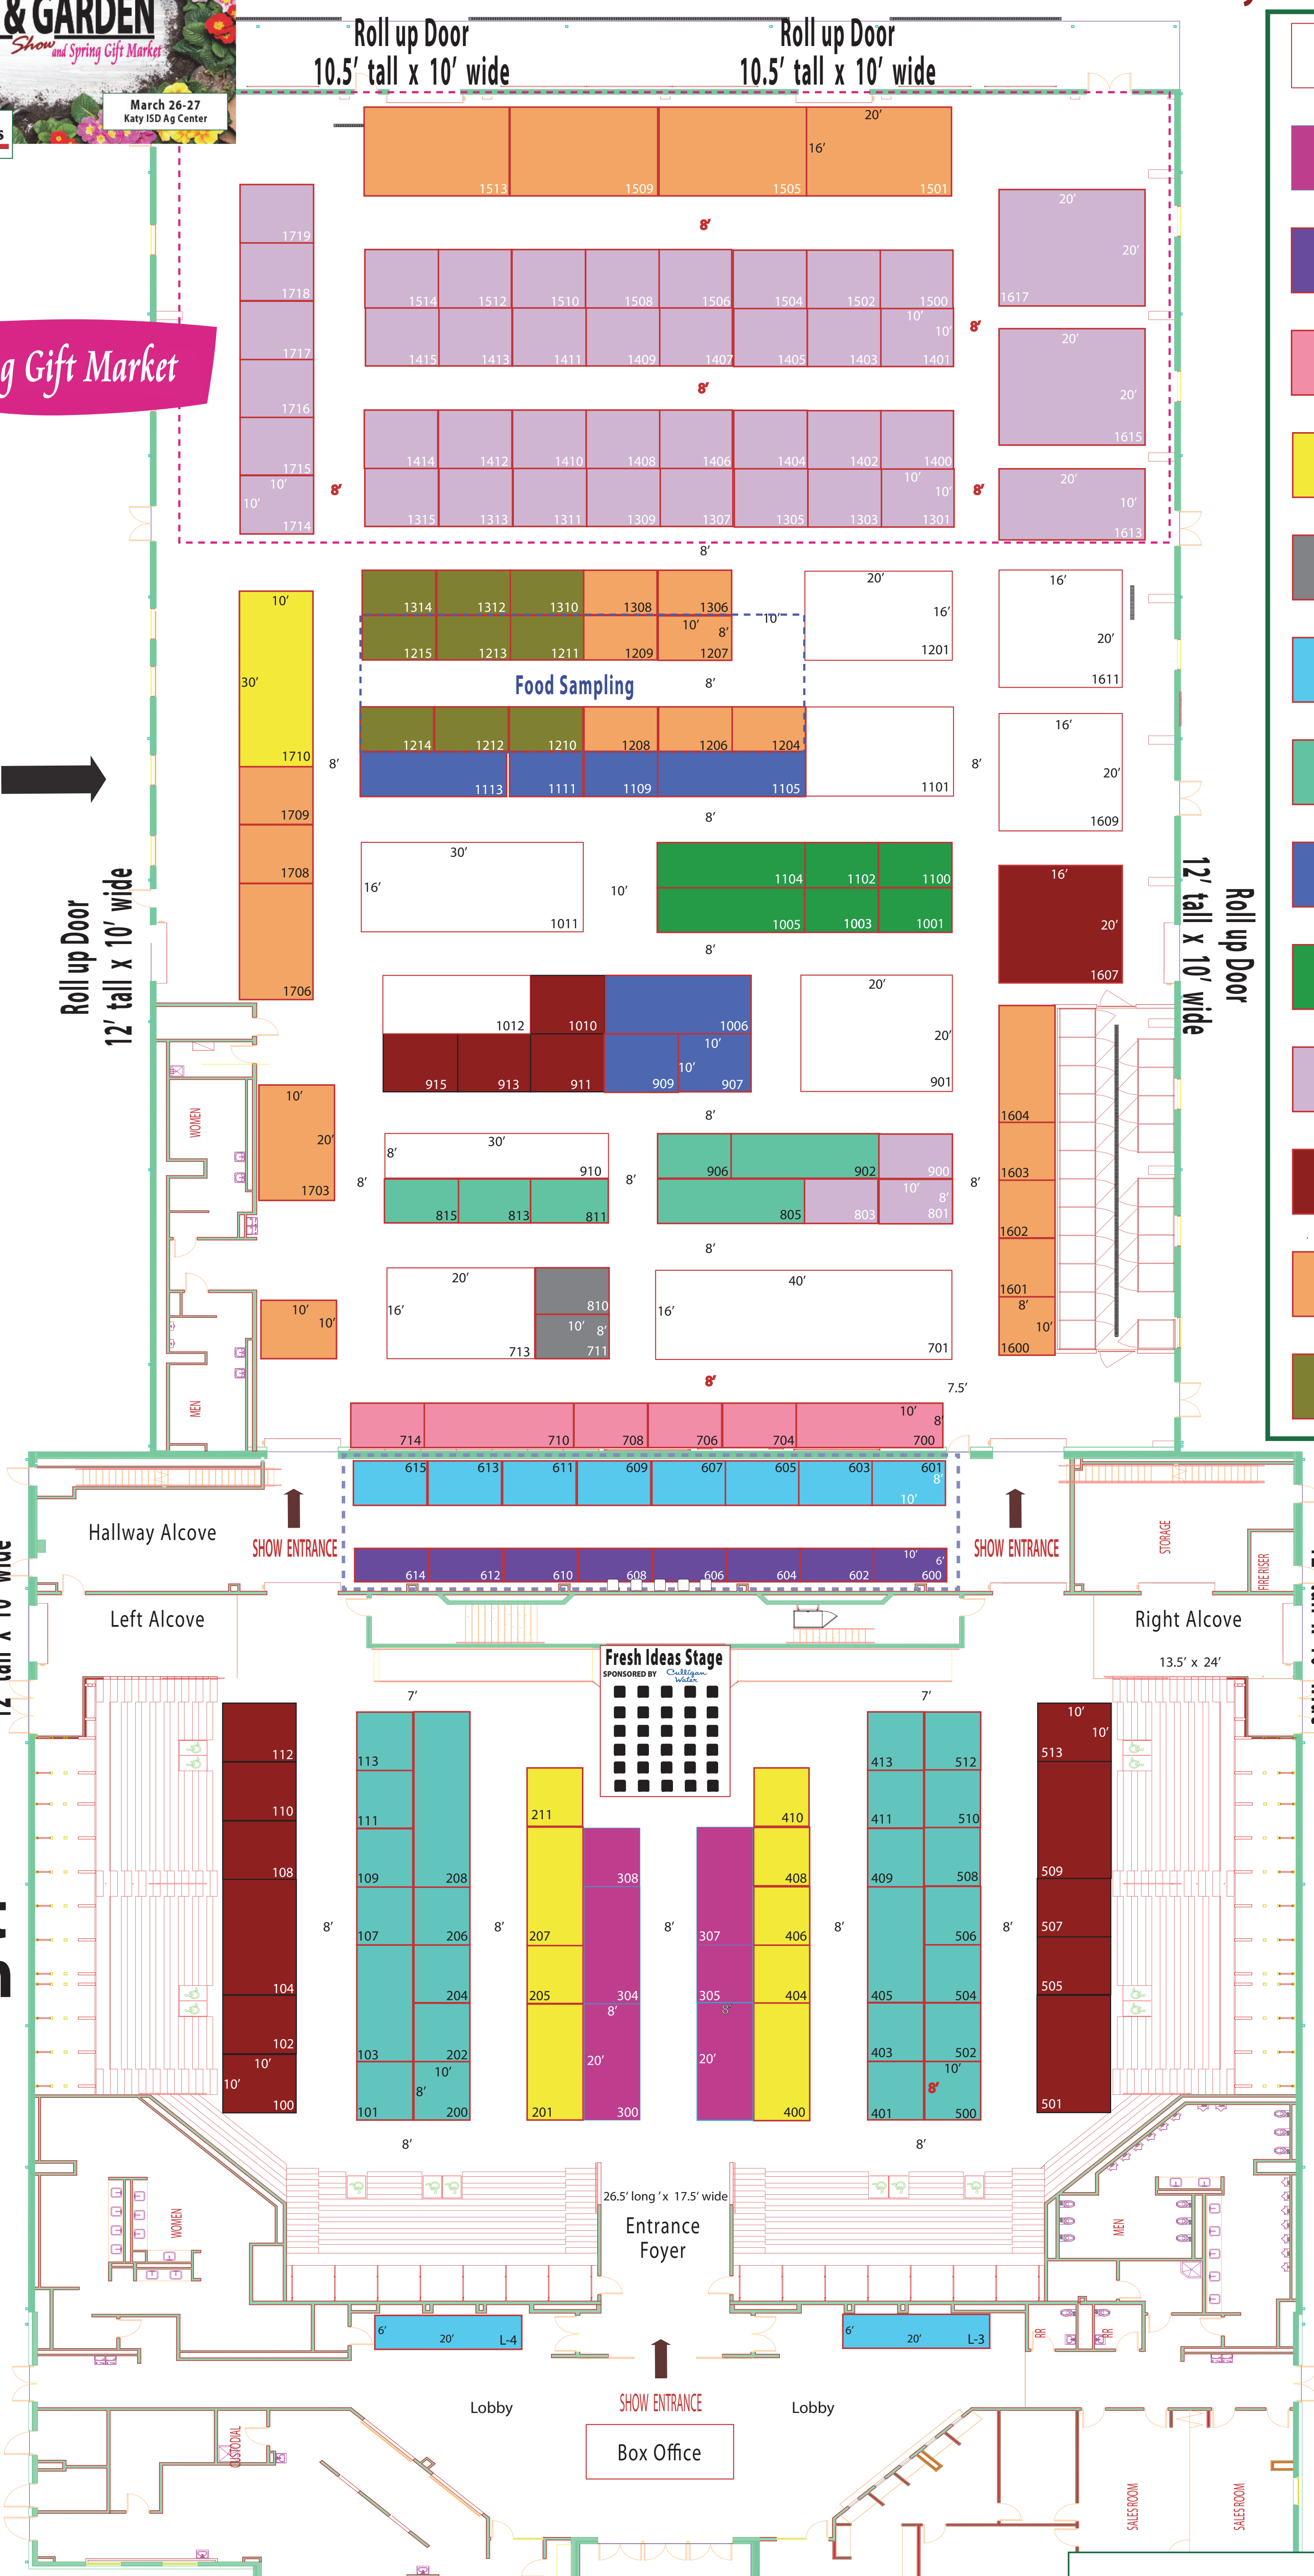

*NOTE: Only the booths in white will be ready for set up on Wednesday.

- Wed - 10:00am March 23*
- Thurs - 9:30am March 24
- Thurs - 10:00am March 24
- Thurs - 10:30am March 24
- Thurs - 11:00am March 24
- Thurs - 11:30am March 24
- Thurs - NOON March 24
- Thurs - 1:00pm March 24
- Thurs - 1:30pm March 24
- Thurs - 2:00pm March 24
- Fri - 9:30am March 25
- Fri - 10:00am March 25
- Fri - 11:00am March 25
- Fri - NOON March 25

Main Hall →

Front Room →

Spring Gift Market