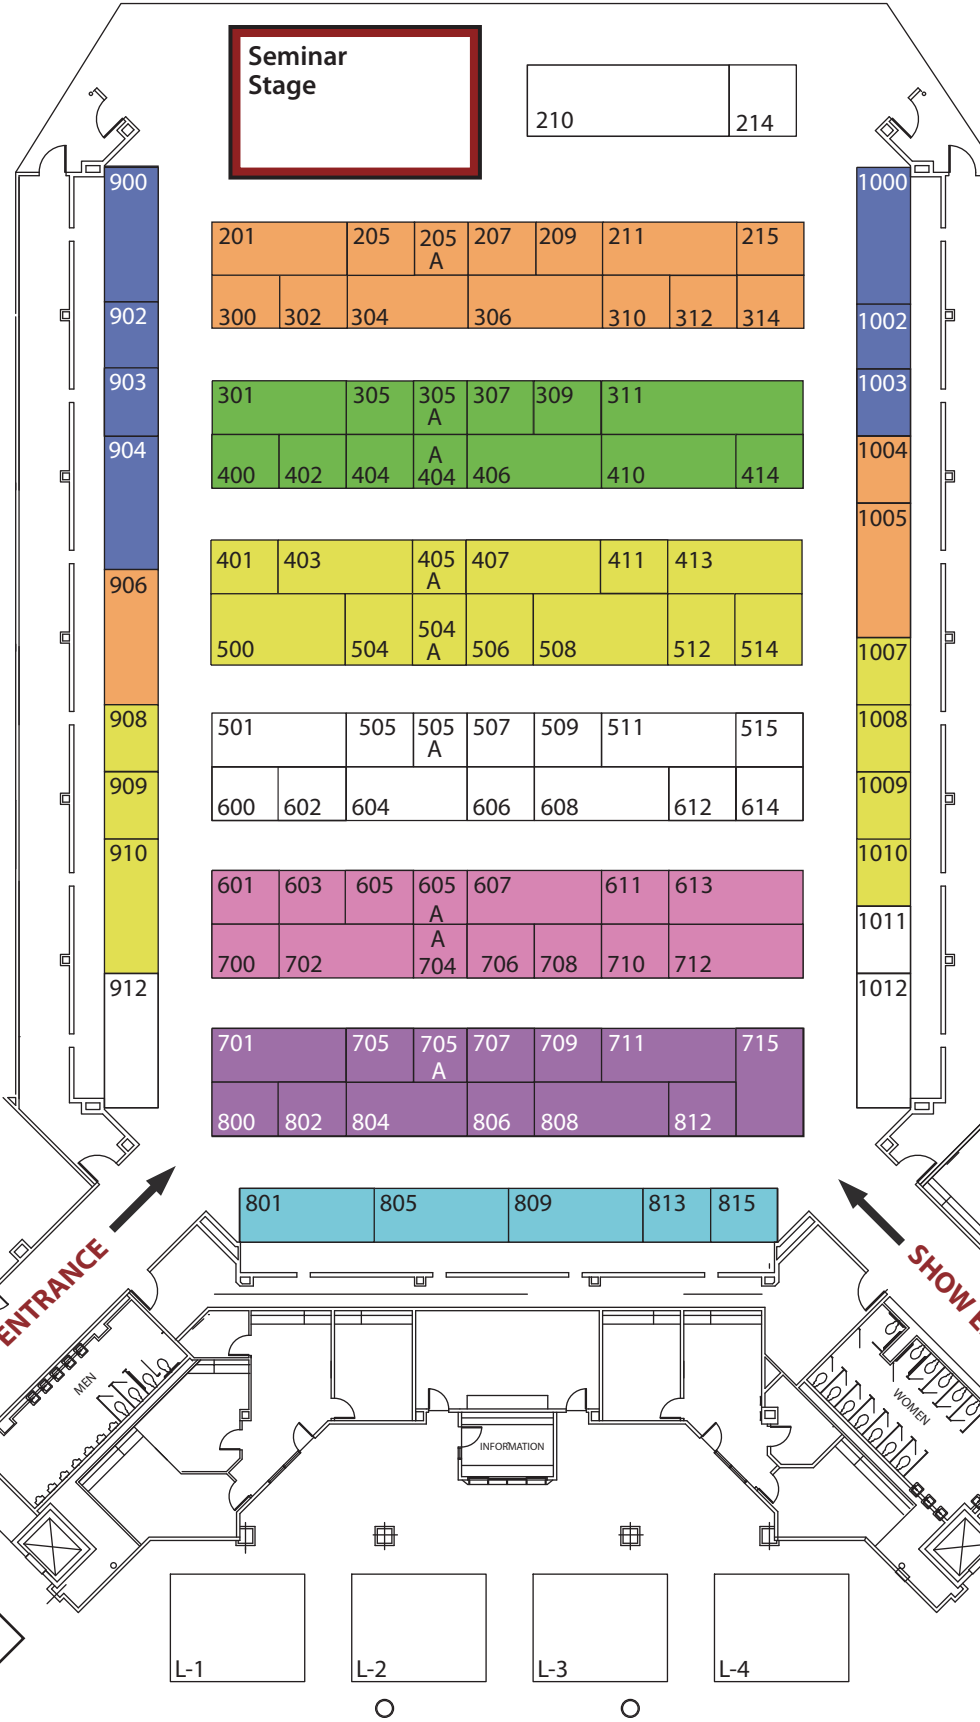

SPRING *Katy* HOME & GARDEN Show

January 28-29
Merrell Center
6301 South Stadium Lane
Katy, Texas

Thursday - 9:30am January 26	
Thursday - 10:00am January 26	
Thursday - 11:00am January 26	
Thursday - 12:00pm January 26	
Thursday - 1:00pm January 26	
Thursday - 2:00pm January 26	
Friday - 10:00am January 27	
Friday - NOON January 27	